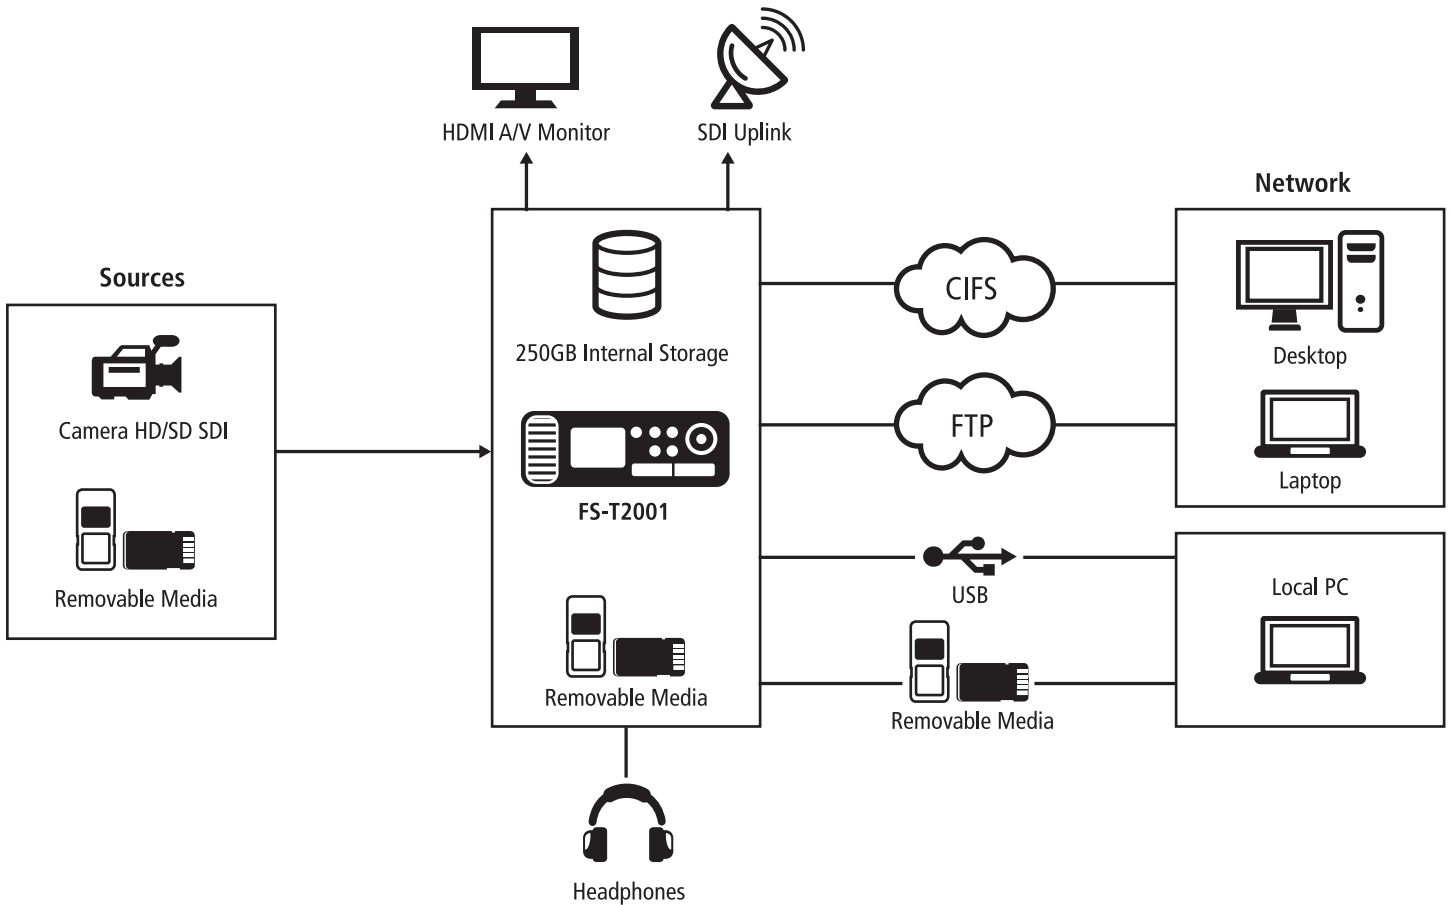

Benefits

- Reliable and fast operation on field
- Supports Sony workflow (formats and file structure)
- Interoperability with Sony Camera and ingest tools
- Never miss a shot with the pre recording feature
- Easy Management of Media via IT connectivity
- Convenient features and various video outputs for preview and playback

Key Features

- Compatible with any SDI camera
- Record/Play in XDCAM HD422 file format (MXF)
- Record/Play in XDCAM HD/EX file format (MP4/MXF)
- Manage and transfer clips over USB or Gigabit Ethernet connection
- Live monitoring / playback via its LCD color display, SDI, HDMI, Composite video, Analog audio & Phones
- Downscaling capabilities for playback