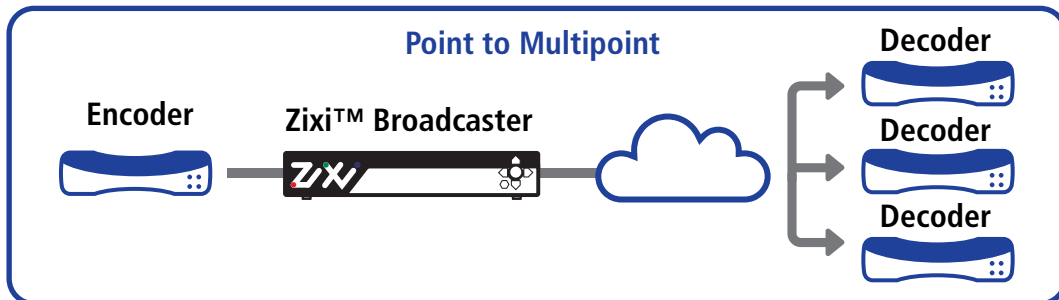

## Ensure Highest Quality of Service with Zixi™

Zixi's proven, unique transport software eliminates the problems in transporting video that are inherent in unmanaged IP networks and delivers video of unprecedented quality with no stutter, packet loss or frame-freeze regardless of network conditions.

## Point-to-Point Streaming

VITEC Encoder + Decoder with integrated Zixi™ stream protection – even a lifetime Zixi™ license is included as part of this solution.

## Bi-directional Streaming

Low latency streaming for natural two way communication – perfect for live interaction between main campus and satellite campus. Zixi™ Stream Protection corrects up to 30% packet loss.

## Zixi™ Broadcaster: Multi Site Distribution

Combined with VITEC Portable Streaming Appliances, Zixi™ Broadcaster Platform adds the ability distribute live streams to multiple campuses and adds advanced features such as transcoding and time shift recording.