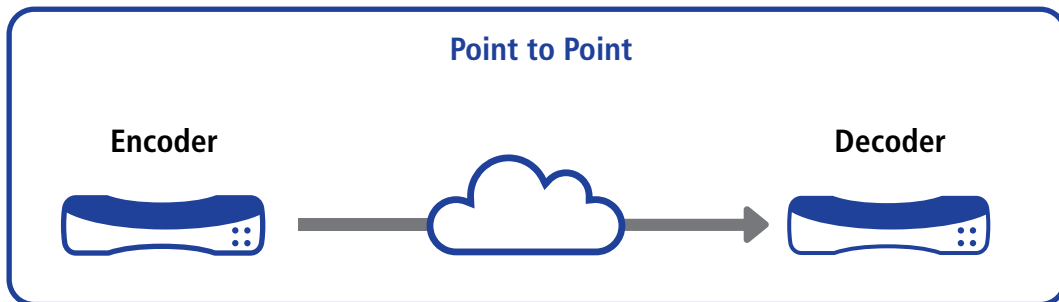

The combined VITEC / Zixi™ scalable streaming solutions provide enhanced video delivery to truly engage your followers. Developed to meet the demands of large-scale venues, VITEC / Zixi™ live streaming solutions offer high quality, low latency HD video streaming for your point-to-point, bi-directional and multi-site events.

## Immaculate Video Quality from VITEC

Encode and stream live video sources of up to 1080p60 using VITEC's 7th generation low latency compression technology

## Ensure Highest Quality of Service with Zixi™

Zixi's proven, unique transport software eliminates the problems in transporting video that are inherent in unmanaged IP networks and delivers video of unprecedented quality with no stutter, packet loss or frame-freeze regardless of network conditions.

## Point-to-Point Streaming

VITEC Encoder + Decoder with integrated Zixi™ stream protection – even a lifetime Zixi™ license is included as part of this solution.