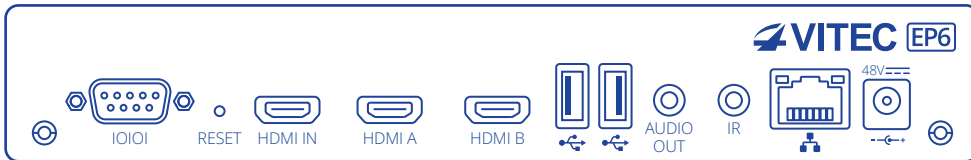

Power	
PoE/PoE+	PoE+ (IEEE 802.3at – 2009)
External AC-DC PSU	24W Max, 90-264VAC*
Physical	
Dimensions	255mm W x 136mm D x 36mm H (10.04" W x 5.35" D x 1.42" H)
Weight	675g (1.49lb)
Internal Storage	64GB
IR Remote Control	EP+TV Control, 16 unique pairings
Enclosure	Robust aluminum chassis, fanless, 100% silent
Mounting	Built-in brackets
Environmental & Compliance	
Operating Temperature: PoE/PoE+ External AC-DC PSU	0°C to 50°C (32°F to 122°F), 0°C to 40°C (32°F to 104°F)
Relative Humidity: PoE/PoE+ External AC/DC PSU	5% to 95% (non-condensing) 10% to 90% (non-condensing)
RoHS-Compliant	✓
TAA-Compliant	✓
Regulatory	
CE/UKCA	IEC 62368-1, EN 62368-1, EN 55032, EN 61000-3-2, EN 61000-3-3, EN55035 / CISPR 35
UL/CSA	UL62368-1, CSA C22.2 No. 62368-1
FCC	47CFR Part 15, Sub Part B, ANSI C63-4
RCM	AS/NZS 62368

Rear Panel Interface

Ordering Information (P/N)

- 18899 – Avedia EP6 End-Point
- 19001 – Avedia - License - floating EP6 client for Portals - 1 End-Point
- 19019 – Avedia - License - floating EP6 client - Universal - 1 End-Point
- 18845 – Avedia - License - VITEC Content Protection (AES) - 1 End-Point
- 18901 – EP6 Slimline PSU (US)
- 18902-xx – EP6 PSU with AU/EU/UK plug
- 18322 – IR remote control
- 18321 – IR remote extender

† Future release for 2 x HDMI
* Separate orderable item